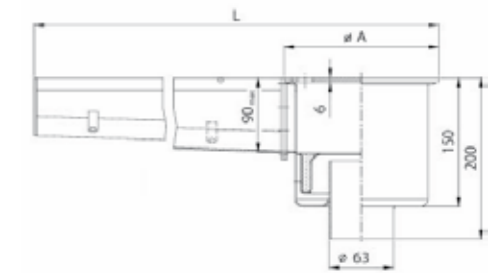

Flow system with bottom gutter Standard
Ablaufsystem mit Bodenrinne Standard
Sistemi di drenaggio canaline a fessura Standard
A 300-300 L 1300-3300