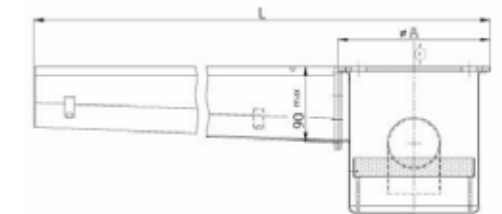

Flow system with bottom gutter Standard
Ablaufsystem mit Bodenrinne Standard
Sistemi di drenaggio canaline a fessura Standard
A 300-300 L 1300-3300