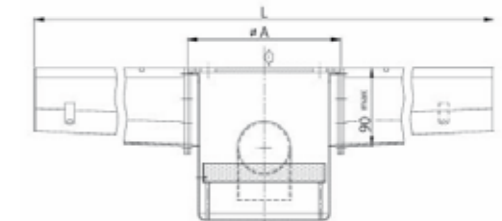

Flow system with bottom gutter Standard
Ablaufsystem mit Bodenrinne Standard
Sistemi di drenaggio canaline a fessura Standard
A 300-300 L 2300-6300