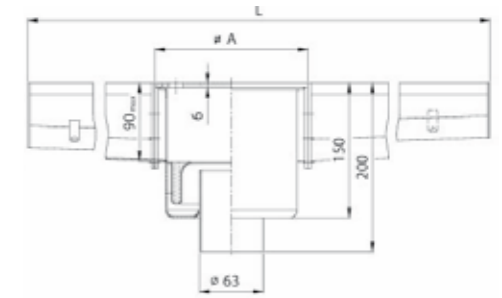

Flow system for ground - Ablaufsysteme für Boden - Sistemi di drenaggio per pavimenti

Flow system with bottom gutter Standard
Ablaufsystem mit Bodenrinne Standard
Sistemi di drenaggio canaline a fessura Standard
A 300-300 L 2300-6300